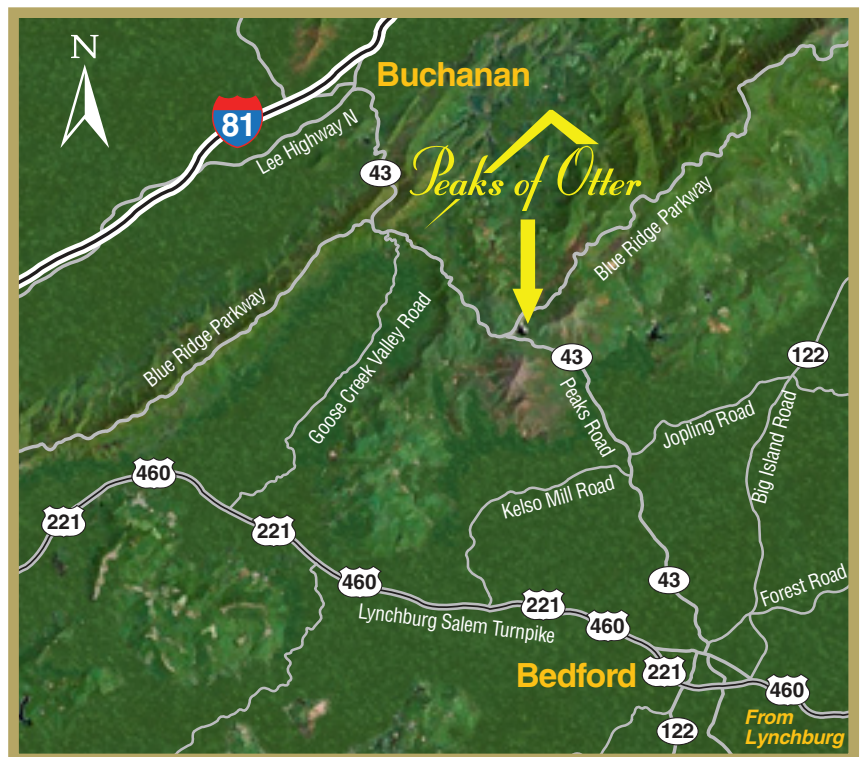

Peaks of Otter

Map & Directions

Directions from I-81 South

I-81 south to Exit 167 -Buchanan Exit or Exit 168 - Arcadia Exit. Follow route 11 south into the Town of Buchanan. Pick up Route 43 South to the Blue Ridge Parkway. Turn left (North) on the Parkway. The Lodge is located at Milepost 86 on the right.

Directions from I-81 North

I-81 North to Exit 162 (Buchanan Exit). Follow Route 11 North into the town of Buchanan. Pick up Route 43 South to the Blue Ridge Parkway. Turn left (North) on the Parkway. The Lodge is located at Milepost 86 on the right.

Directions from 460 West

460 West to the first Bedford Exit (460 Business). Pick up Route 43 North (Peaks Street) to the Blue Ridge Parkway. The Lodge is located 500 yards on the right.

Directions from 460 East

460 East to the first Bedford Exit (460 Business). Pick up Route 43 North (Peaks Street) to the Blue Ridge Parkway. The Lodge is located 500 yards on the right.

Peaks Of Otter Lodge

85554 Blue Ridge Pkwy., Bedford, VA 24523